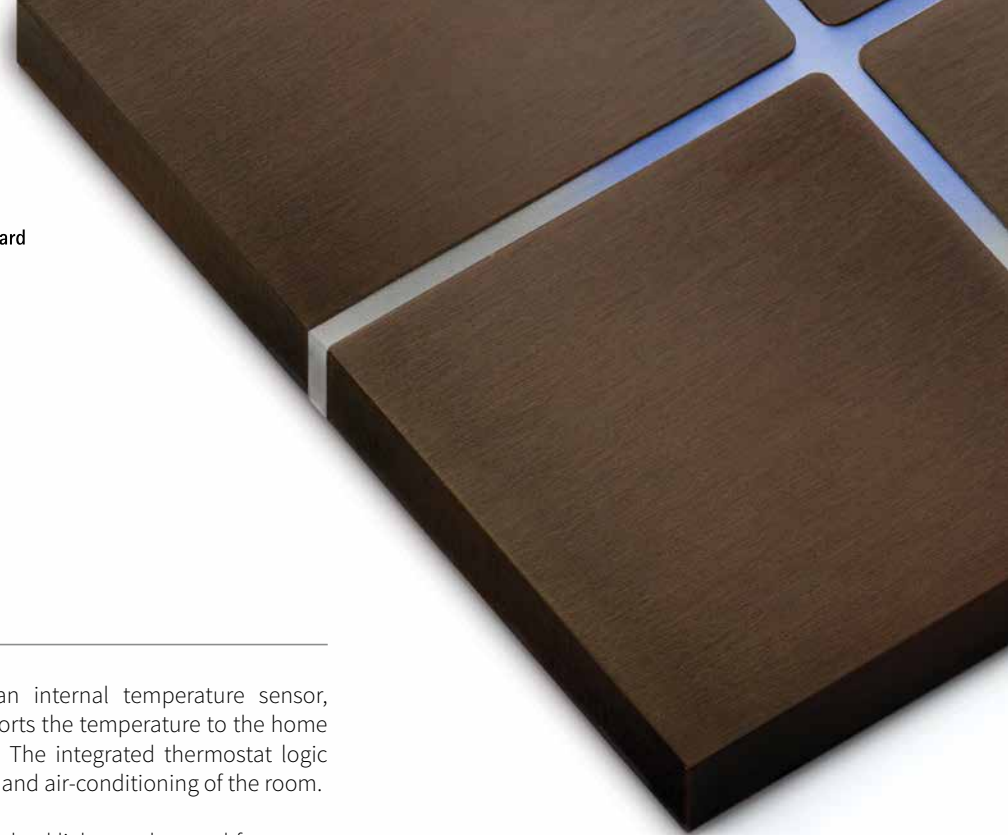

DESIGN PLUS
2008

reddot design award
winner 2008

sentido switch

Sentido is a touch-sensitive switch that is divided into two or four equal surfaces, each with its own functionalities. The entire surface of Sentido is touch-sensitive, creating an innovative and unique user experience. Lights, shades and scenes can be operated even at the slightest touch. Touching more than one surface at the same time, turns on and off all the lights in a room using a welcome and goodbye scene.

This multi-touch function makes light control highly intuitive and user-friendly. Holding multi-touch for a longer period starts the unique scene sequencer function, which allows selecting up to four additional scenes.

Sentido also has an internal temperature sensor, which discretely reports the temperature to the home automation system. The integrated thermostat logic controls the heating and air-conditioning of the room.

The multicolour LED backlight can be used for status feedback or simply to light up Sentido in the dark. In combination with multi-touch, the RGB sequencer controls RGB lights in a very simple and intuitive way.

Sentido's sleek and minimalist look and the use of high-grade materials results in a timeless design, which blends in every architectural environment.