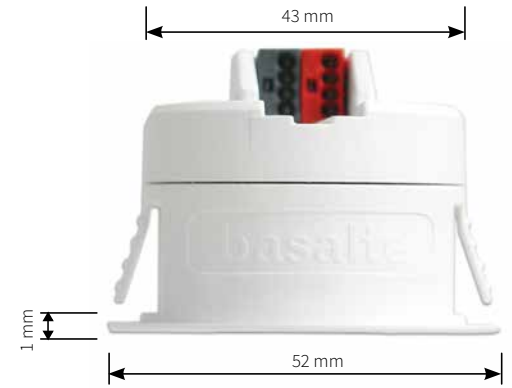

actual size